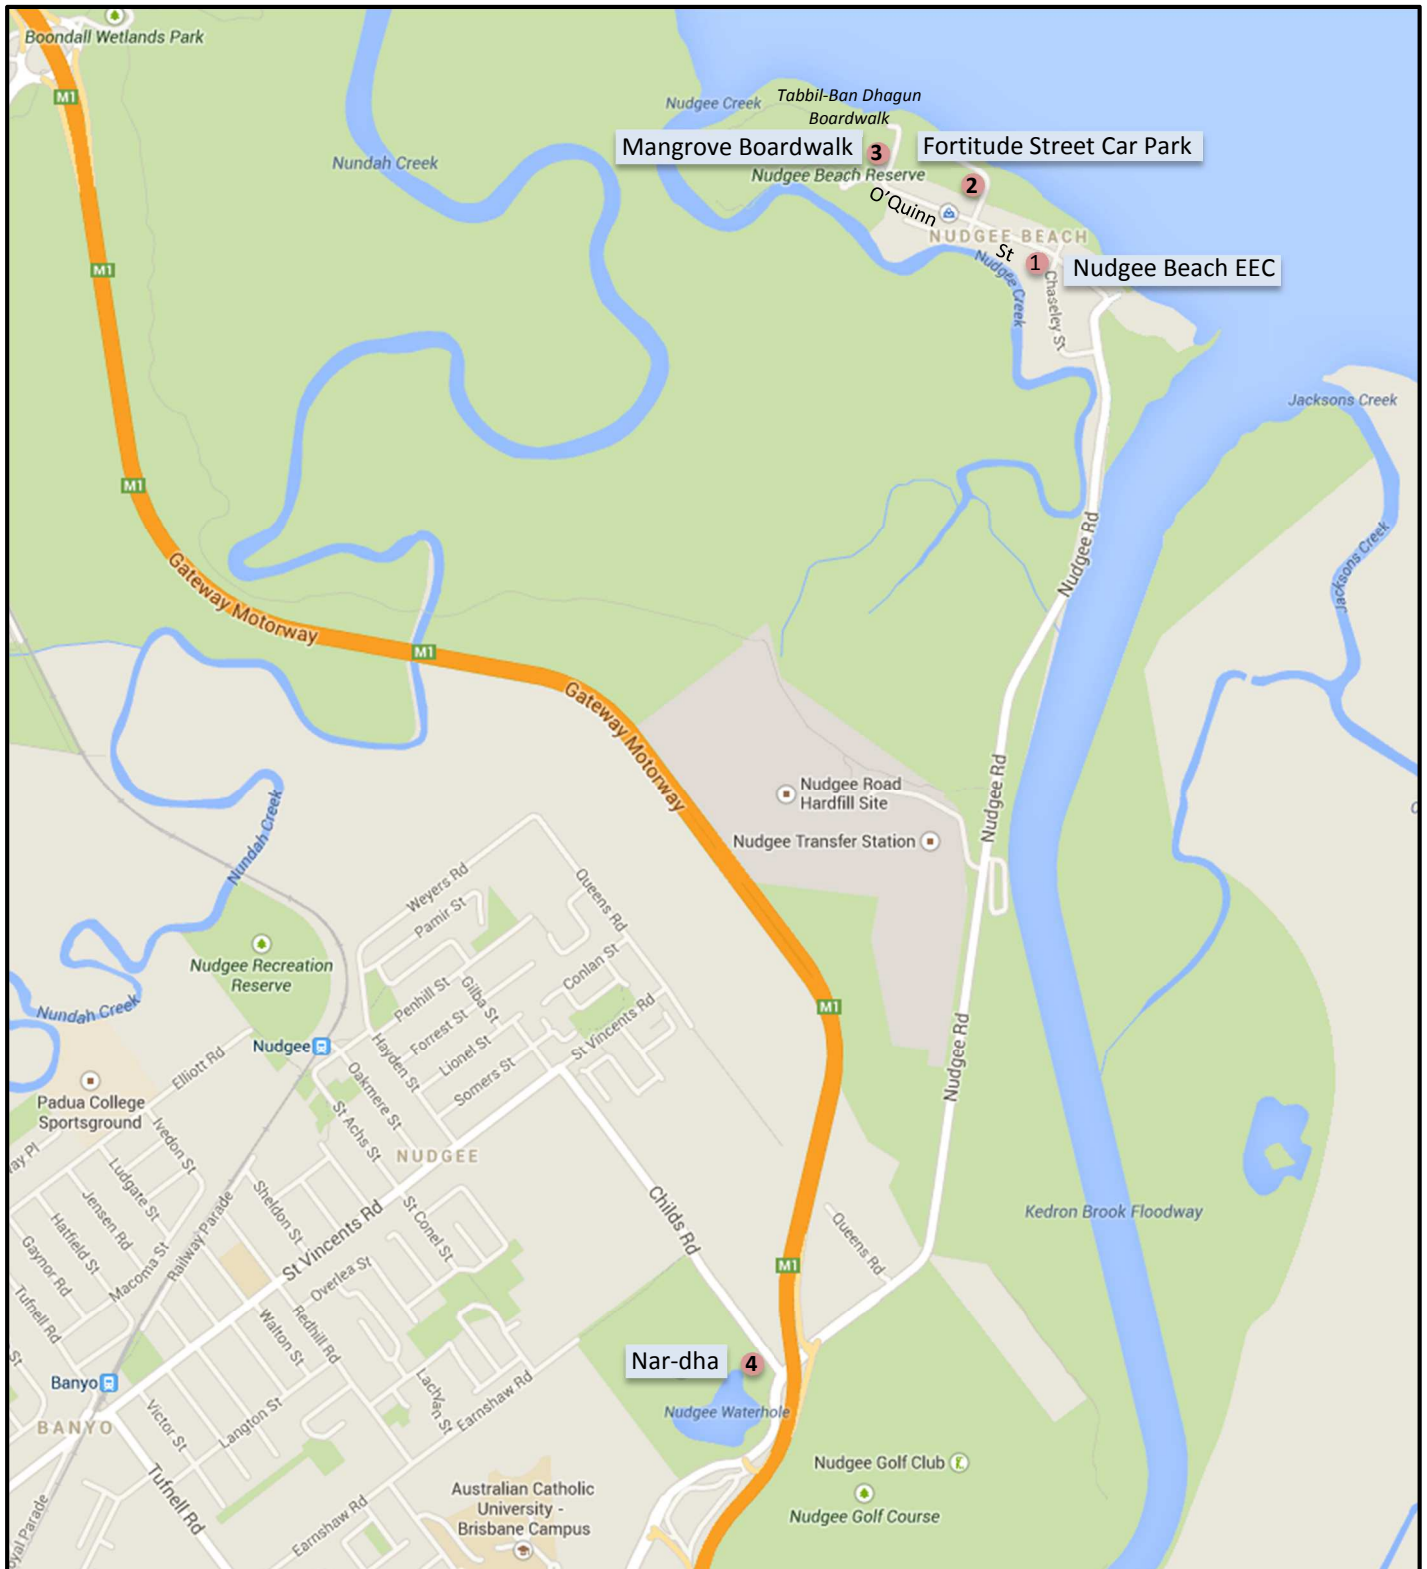

NUDGENE BEACH
environmental education centre

Nudgee Beach EEC Bus Drop-off Areas

1. **Nudgee Beach Environmental Education Centre** – On the corner of Nudgee Road and Chasely Street, front entrance is on Nudgee Road.
2. **Fortitude Street Car Park** – Turn right into Fortitude Street from Nudgee Road and park at the shelter shed.
3. **Mangrove Boardwalk** – Go to the end of O'Quinn Street.
4. **Nar-dha (Nudgee Waterholes)** – Turn into Childs Road and stop at BCC bus stop.